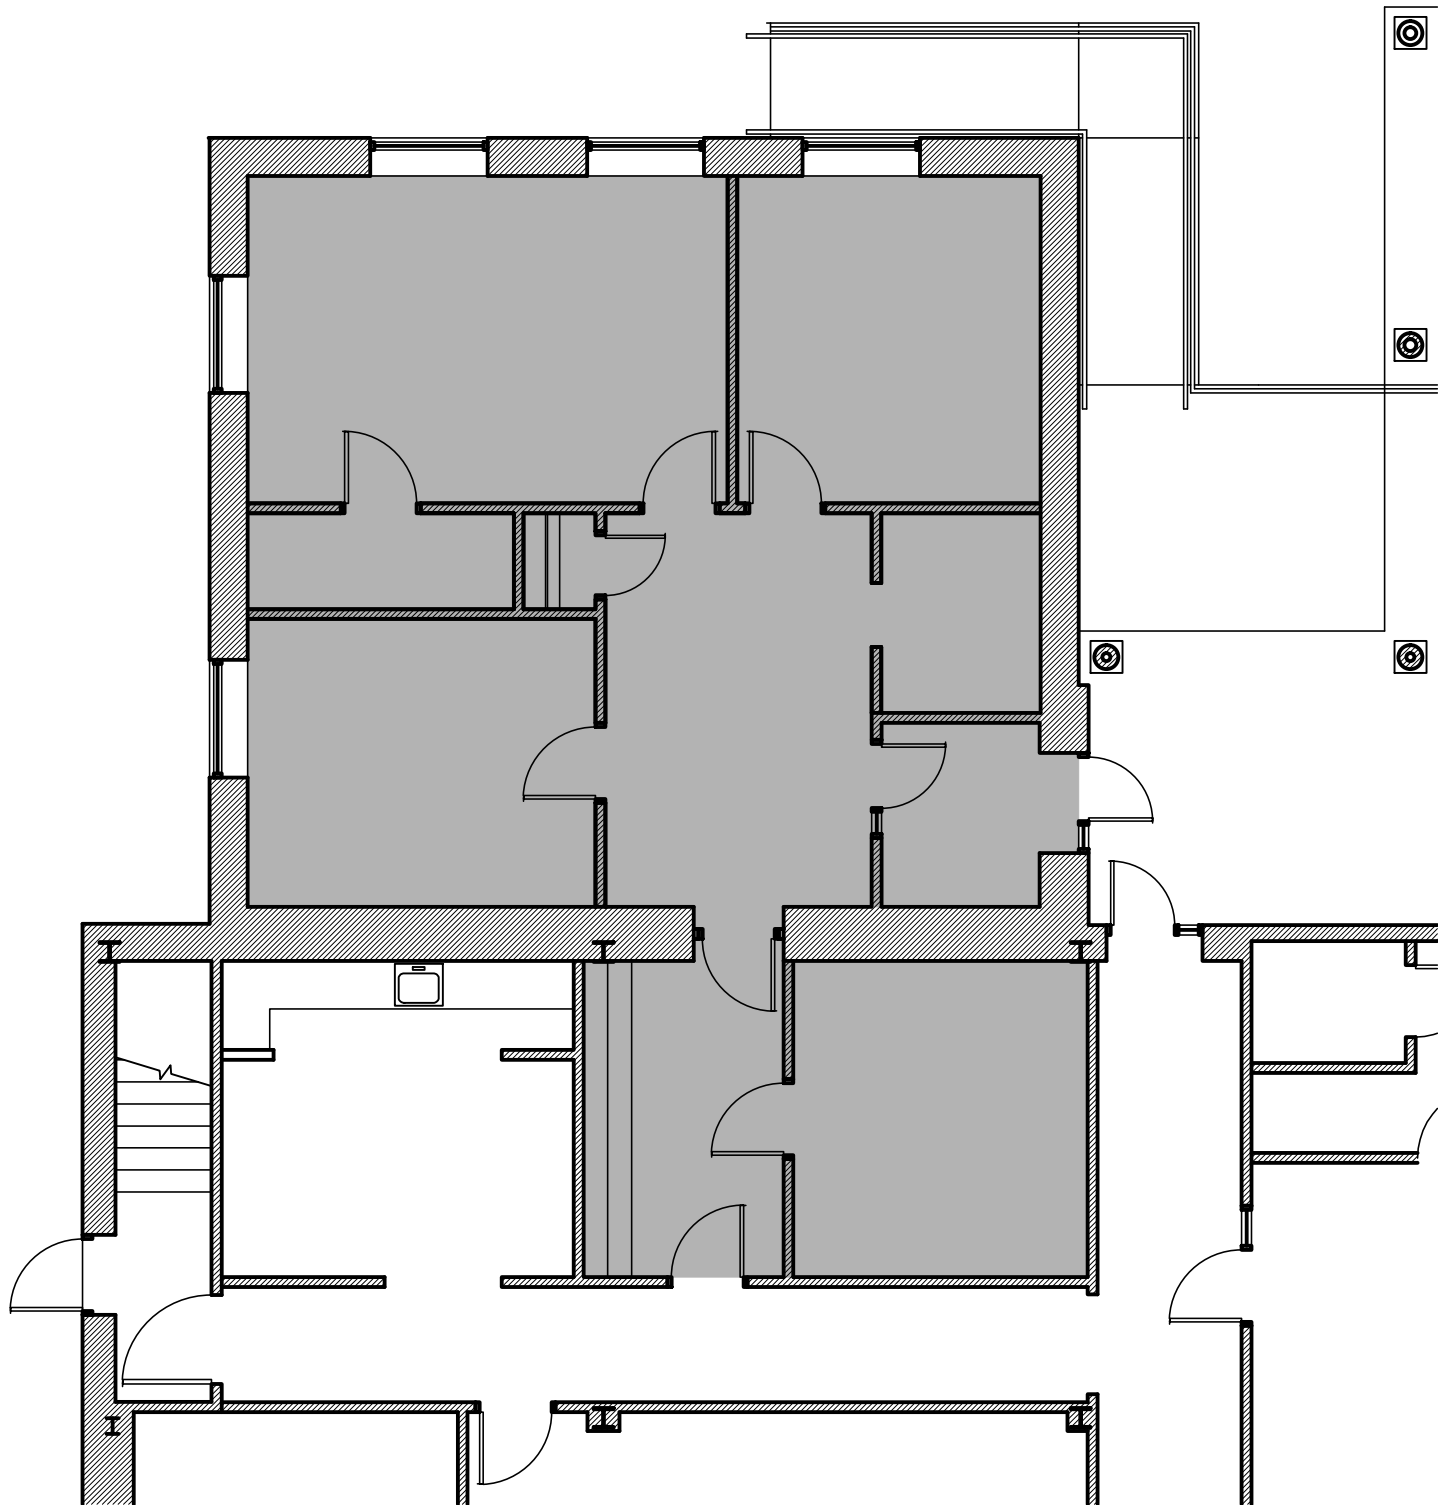

Suite 150

Floor Plan

N.T.S.

Area as shown = 1,298 s.f.